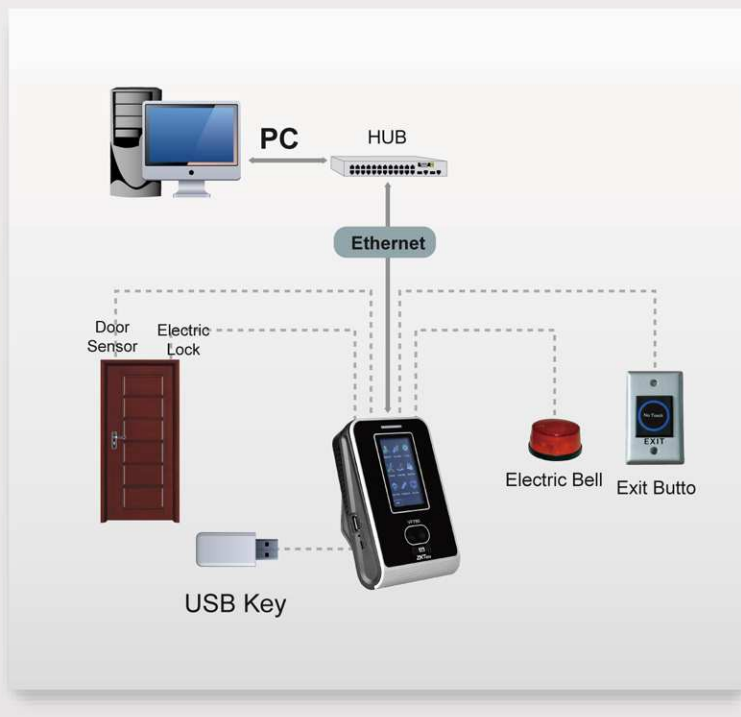

Configuration:

ZKTeco Inc.

ZK Mansion, Wuhe Rd, Gangtuo, Bantian, Buji Town, Longgang District, Shenzhen China 518129
Tel: 86-755-8960 2345/46/47/48
Fax: 86-755-8960 2675
www.zkteco.com

USA: +1 732-412-6007
EU: +34 916532891
Brazil: +55 11-5082-4315
Mexico: + 52-55-52078969
Dubai: +971 4 6091 310
South Africa: +27 12 259 1047
Egypt: +202-24055541
Thailand: + 66-2719-9153
India: +91-0124-2623170
Indonesia: +62 21 2921 8949

Brochure Download