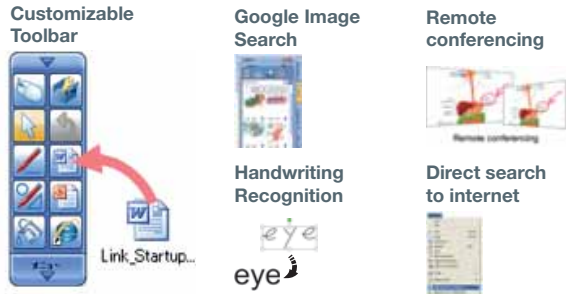

Useful functions of StarBoard Software

Specifications

Model No.	AH00329 / AH00332
Input Methods	Infrared ray shading detection system
Interface to Computer	USB1.1, USB 2.0 Compatible
Effective Screen Size	Physical area 85.6 inches (1,805mm (W) x 1,235mm (H)) Effective area 79 Inches (Aspect ratio 4:3) (1,633mm (W) x 1,225mm (H)) / Physical area 96 inches (2,132mm (W) x 1,235mm (H)) Effective area 89 Inches (Aspect ratio 16:10) (1,960mm (W) x 1,225mm (H))
Board/Surface Material	High density polyester (core), Steel (surface)

Operating Specification	+5 – 35 Celsius, 20 – 80% Humidity without condensation
Dimensions (mm)	1,852mm (W) x 1,282mm (H) x 35mm (D) / 2,179mm (W) x 1,282mm (H) x 35mm (D)
Weight (Board)	Approx. 22 kg (20 – 24 kg) / Approx. 24kg (22 – 26 kg)
Packing dimension (Board)	1,975 mm (W) x 1,405 mm (H) x 90 mm (D) / 2,300 mm (W) x 1,405 mm (H) x 90 mm (D)
Packing weight (Board)	Approx. 33 kg (31 – 35 kg) / Approx. 37 kg (35 – 39 kg)
Certificates	FCC Class B, CE, VCCI Class A

System Requirements

Windows

CPU	Intel Pentium 4 1.8GHz or faster
Free Hard Drive Space	600MB or more
RAM	1GB or more
Display Colors	32bits
Operating System (OS)	Windows XP 32bit / Windows Vista 32bit / Windows 7 32/64bit <i>(StarBoard Software has been tested with the latest service pack at release)</i> <i>(Tablet PC Edition and Server Edition are not supported)</i>
Software Required	Internet Explorer 7.0/8.0/9.0 <i>(for using Internet search functions)</i> Microsoft Word 2002/2003/2007/2010 <i>(for viewing Word documents)</i> Microsoft Excel 2002/2003/2007/2010 <i>(for viewing Excel documents)</i> Microsoft PowerPoint 2002/2003/2007/2010 <i>(for viewing PowerPoint documents)</i> Adobe Reader 8.0/9.0/X <i>(for viewing PDF documents)</i> Adobe Flash Player 10 <i>(for using Flash object)</i>
Others	DVD drive Video card with hardware overlay feature <i>(for using movie features)</i>

Macintosh

CPU	Intel CPU
Free Hard Drive Space	600MB or more
RAM	1GB or more
Display Colors	High Color (16bit) or higher
Operating System (OS)	Mac OS X 10.5 / 10.6 / 10.7.4
Software Required	Microsoft PowerPoint 2004/2008/2011 for Mac <i>(for viewing PowerPoint documents)</i> Apple Quicktime 7.1 or above <i>(for using movie features)</i> Adobe Flash Player 10 <i>(for using Flash object)</i>
Others	DVD drive

Webcam Playback and Capturing Features

- DV (Digital video, DV cameras, D-VHS, etc.)
- Capture devices which support DirectShow (with WDM drivers)

Conference Host Feature (Windows and Macintosh)

CPU	Intel Core 2 Duo 2.0GHz or faster
Free Hard Drive Space	2GB or more
RAM	2GB or more
Others	TCP/IP 54Mbps or above

i-learn: maths toolbox

Display Resolution	1024 - 768 or higher
Software Required	Adobe Reader
Others	3D graphics card with 32-bit color

"GoogleImageSearch", "Remote Conference", "Direct search to internet" requires internet connection

Hitachi Home Electronics Asia (S) Pte Ltd Tel: +65 6536 2520 Fax: +65 6536 2521
Email: enquiries@hitachiconsumer.com Website: www.hitachiconsumer.com

Printed Date: 10th September 2012.